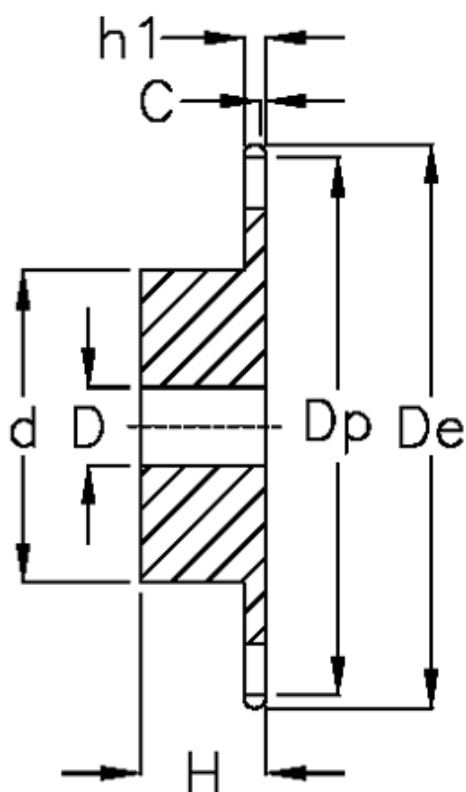

Article number: 616011002015

Description: Sprocket 05 B-1 Z=15 simplex
predrilled

Measures

C = 1

d = 28

D = $8 \pm 0,5$

De = 41.7

Dp = 38.48

For chain size = 8 x 3,0 mm

For chain type = 05 B-1

H = 13

h1 = 2.8

Number of teeth = 15